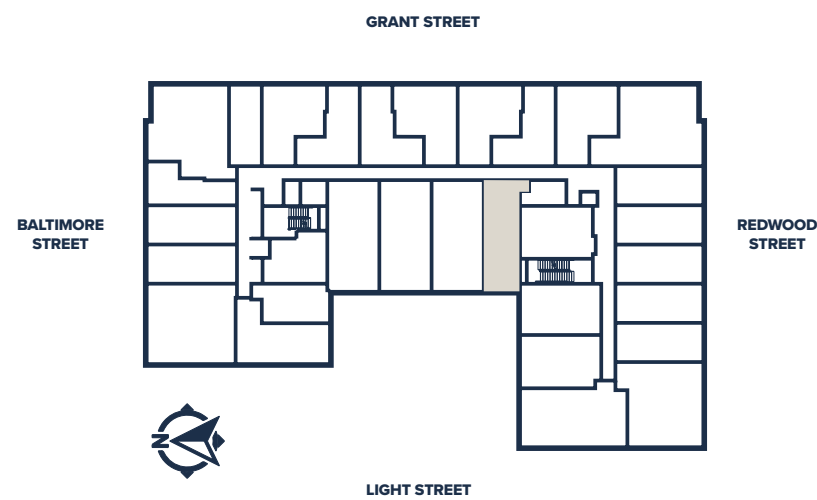

Luminary

AT ONE LIGHT

1D

1 Bedroom / 1 Bath
625 square feet

RESIDENCE

RENT

DATE AVAILABLE

100 East Redwood St. Baltimore, MD 21202
443-701-4183 · LuminaryLiving.com

RESIDENCE 1D

Elevations and floor plans are artist's renderings and are shown for illustration purposes only. All square feet are approximate only.

owned and developed by
MadisonMarquette

managed by
BOZZUTO