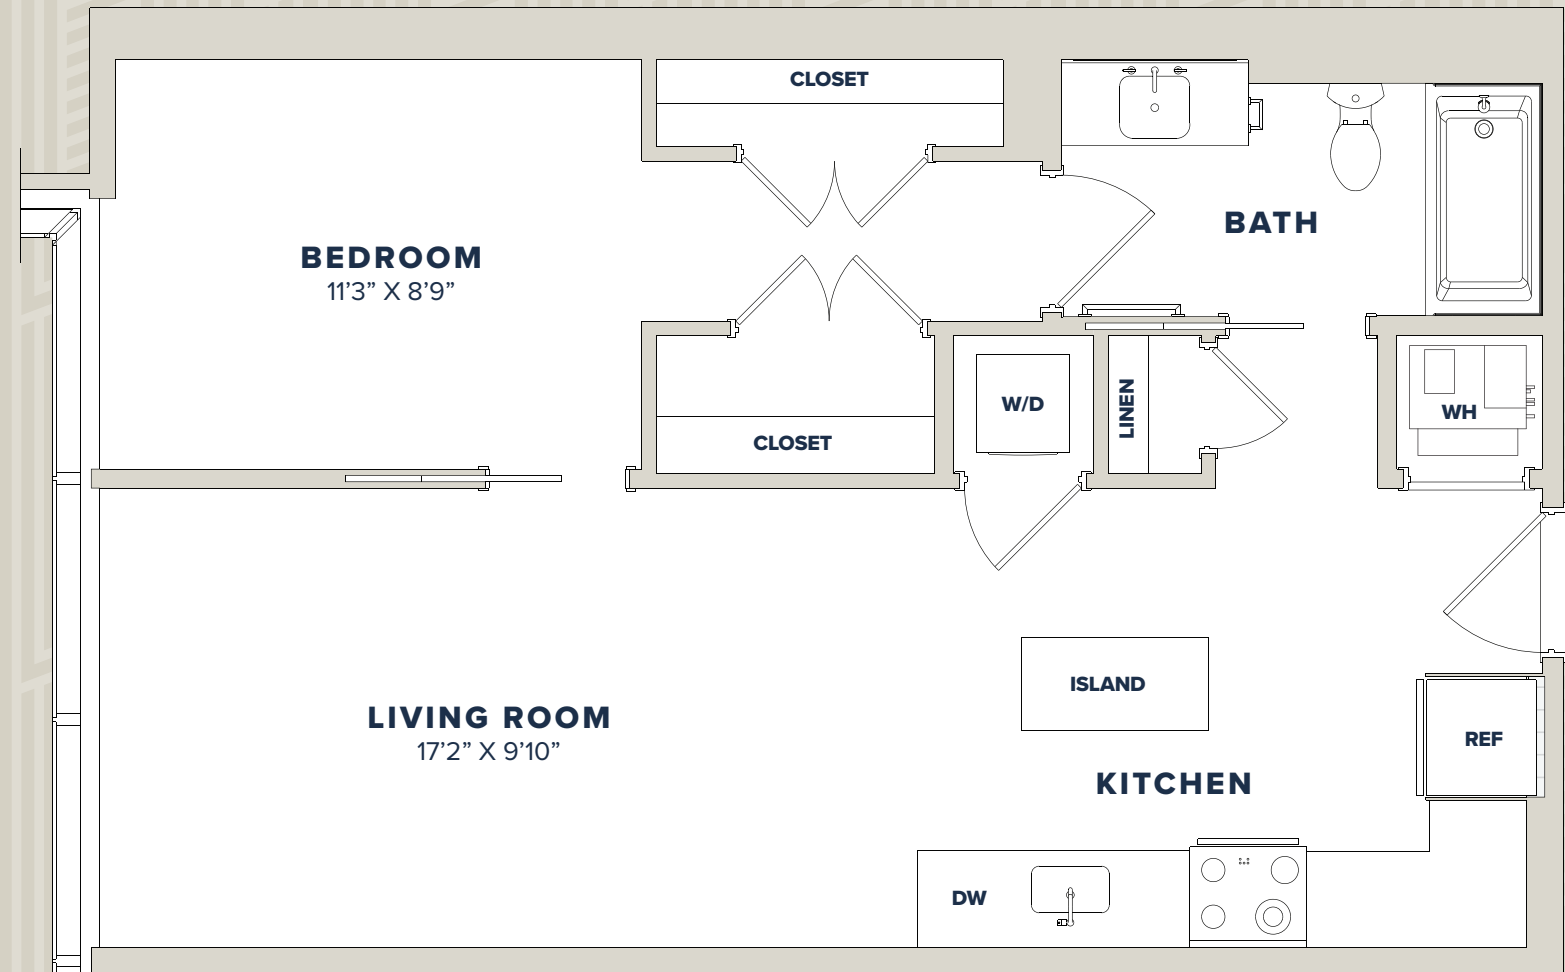

Luminary

AT ONE LIGHT

1G

1 Bedroom / 1 Bath
628 square feet

RESIDENCE

RENT

DATE AVAILABLE

GRANT STREET

BALTIMORE STREET

REDWOOD STREET

LIGHT STREET

100 East Redwood St. Baltimore, MD 21202
443-701-4183 · LuminaryLiving.com

RESIDENCE 1G

Elevations and floor plans are artist's renderings and are shown for illustration purposes only. All square feet are approximate only.