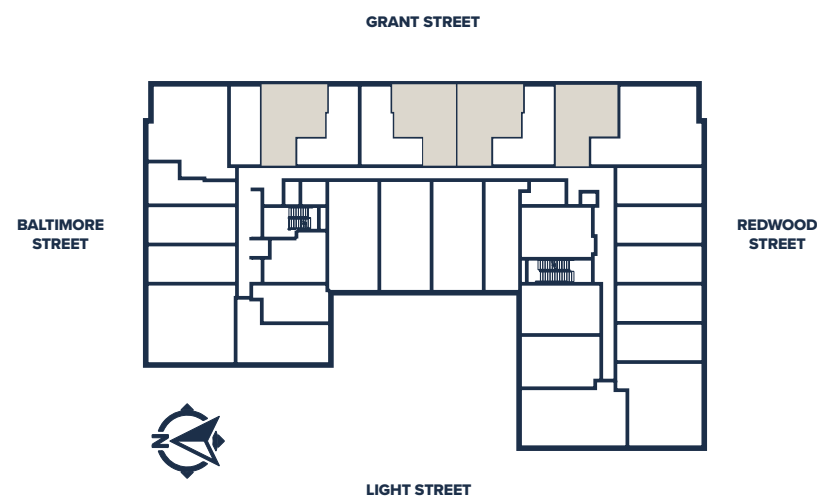

Luminary

AT ONE LIGHT

1E

1 Bedroom / 1 Bath
662 square feet

RESIDENCE

RENT

DATE AVAILABLE

100 East Redwood St. Baltimore, MD 21202
443-701-4183 · LuminaryLiving.com

RESIDENCE 1E

Elevations and floor plans are artist's renderings and are shown for illustration purposes only. All square feet are approximate only.

owned and developed by
MadisonMarquette

managed by
BOZZUTO